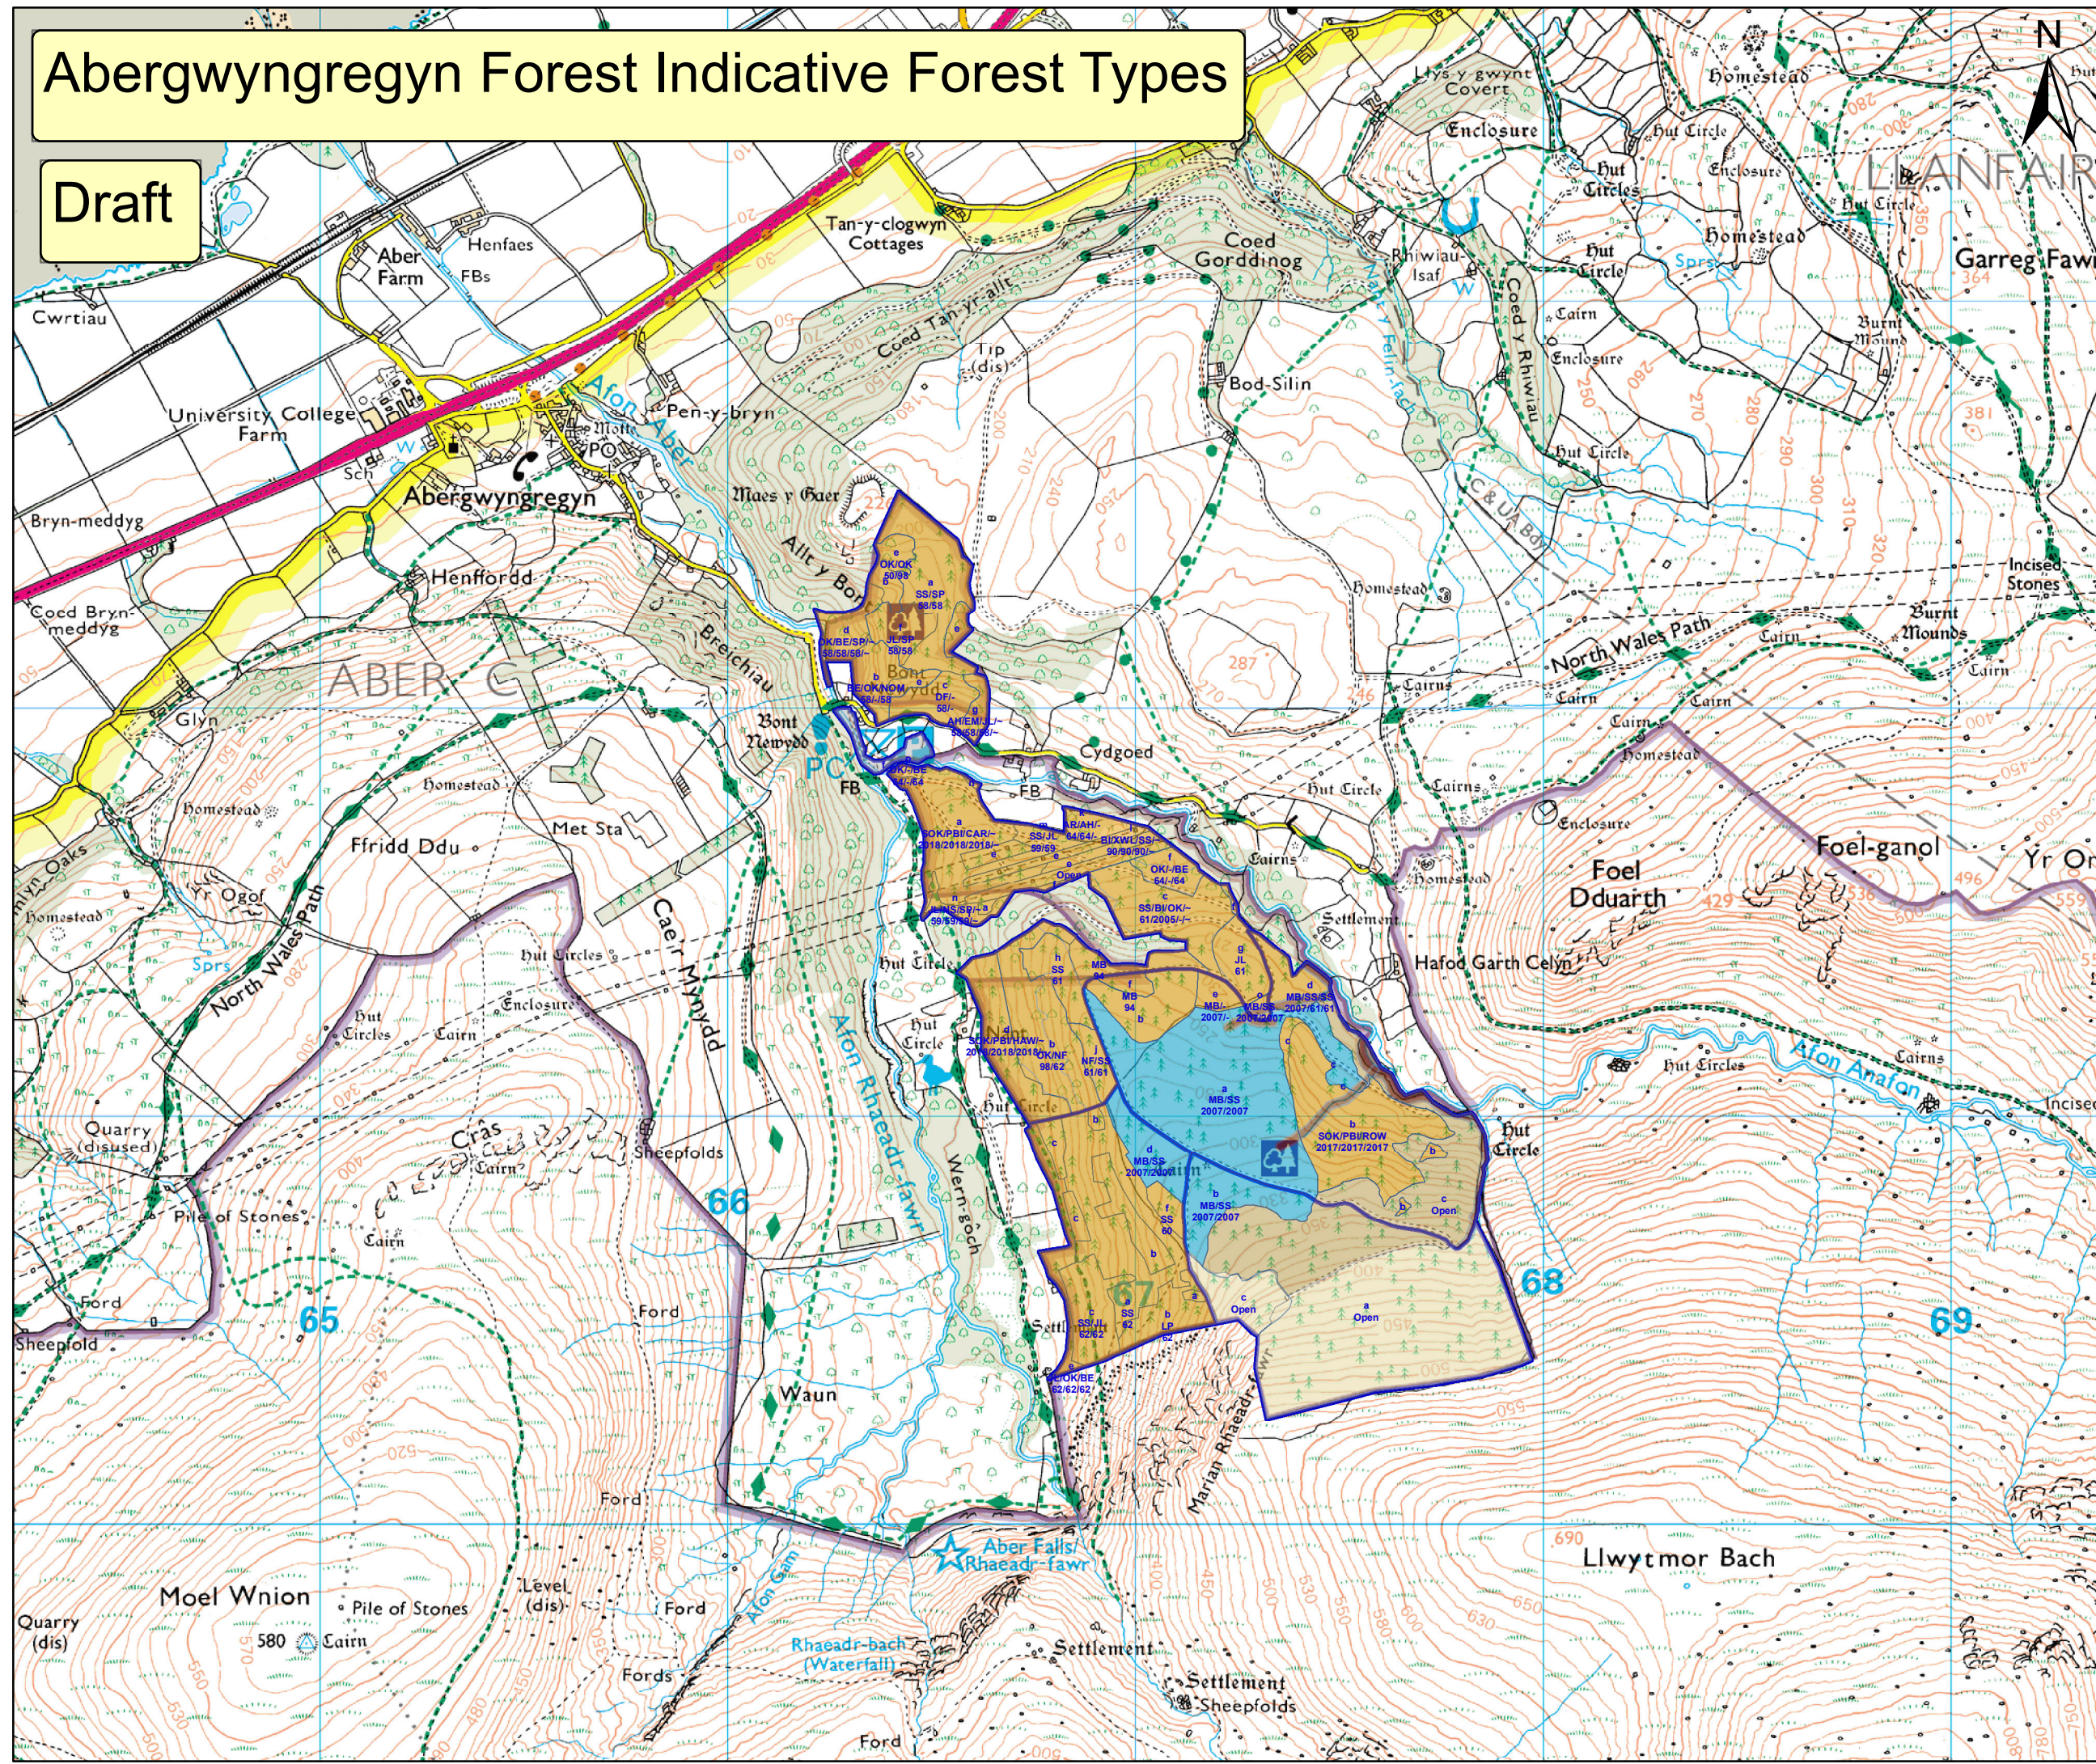

Abergwyngregyn Forest Indicative Forest Types

Draft

Date- January 2021

Scale 1:15,000

Legend

NWW_IFT

Indicative Forest Types and Habitats

- Riparian Woodland
- Mixed Woodland Predominantly Broadleaf
- Mixed Woodland Predominantly Conifer
- Upland Wales Lower Exposure
- Upland Wales Higher Exposure
- Successional Woodland
- Open Land
- Other Land
- Undefined

Llwytmor Bach